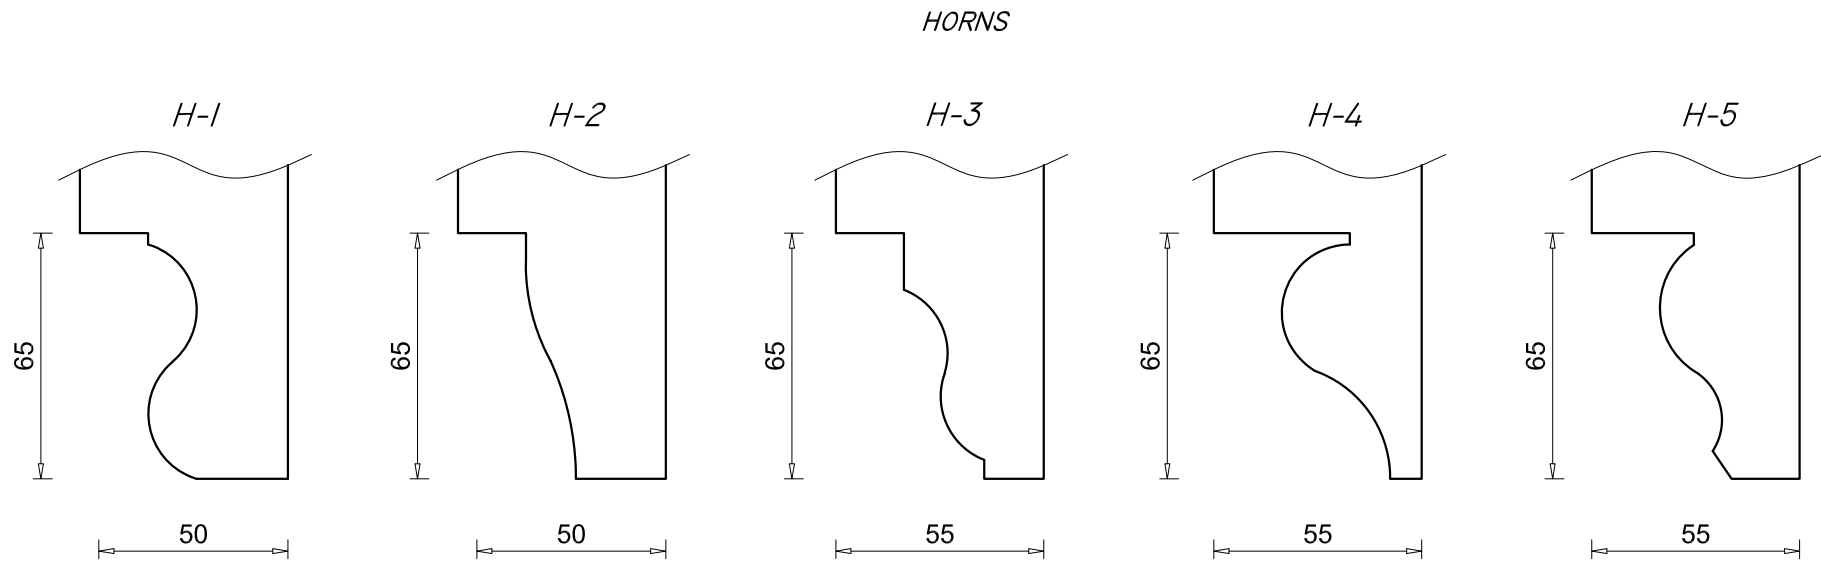

Cardinal  
Windows

# WEIGHTED SLIDING SASH WINDOW

sales@cardinal-windows.com

DO NOT SCALE FROM THIS DRAWING.  
USE FIGURED DIMENSIONS ONLY.  
THIS SCHEDULE TO BE READ IN CONJUNCTION WITH A  
NUMBERED COPY OF THE HOUSE PLANS AND THE  
FOLLOWING DETAILS:  
-STANDARD BLOCK FITTING DETAIL  
THIS DRAWING IS COPYRIGHT AND MAY ONLY BE  
REPRODUCED WITH CARDINAL WINDOWS PERMISSION.