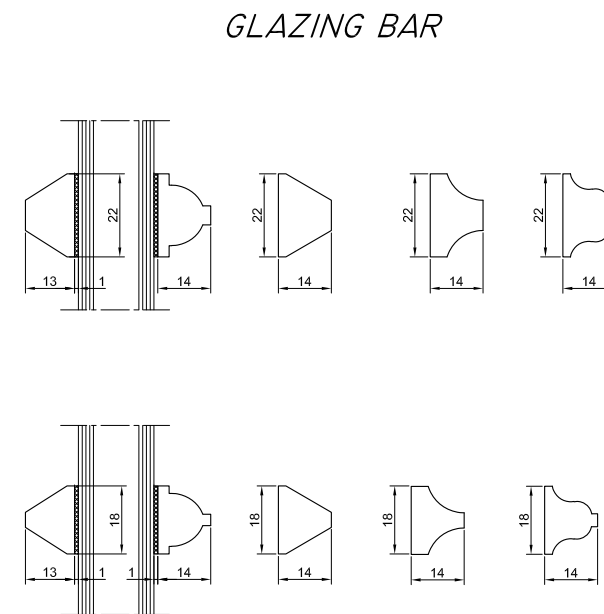

# WEIGHTED SLIDING SASH WINDOW

sales@cardinal-windows.com

DO NOT SCALE FROM THIS DRAWING.  
USE FIGURED DIMENSIONS ONLY.  
THIS SCHEDULE TO BE READ IN CONJUNCTION WITH A  
NUMBERED COPY OF THE HOUSE PLANS AND THE  
FOLLOWING DETAILS:  
-STANDARD BLOCK FITTING DETAIL  
THIS DRAWING IS COPYRIGHT AND MAY ONLY BE  
REPRODUCED WITH CARDINAL WINDOWS PERMISSION.