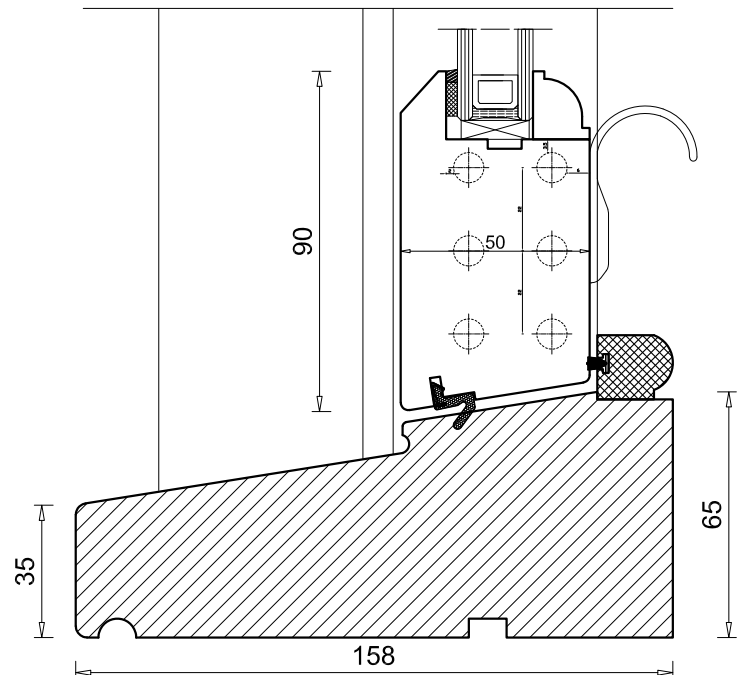

# WEIGHTED SLIDING SASH WINDOW

sales@cardinal-windows.com

DO NOT SCALE FROM THIS DRAWING.  
USE FIGURED DIMENSIONS ONLY.  
THIS SCHEDULE TO BE READ IN CONJUNCTION WITH A  
NUMBERED COPY OF THE HOUSE PLANS AND THE  
FOLLOWING DETAILS:  
-STANDARD BLOCK FITTING DETAIL  
THIS DRAWING IS COPYRIGHT AND MAY ONLY BE  
REPRODUCED WITH CARDINAL WINDOWS PERMISSION.